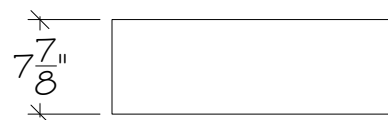

RQS450FX

WALL/CEILING

NOTES:

REAL QUAD STUDIO (RQS) ONE DIMENSIONAL QUADRATIC DIFFUSER (QRD)

CUSTOM SIZES AVAILABLE UPON REQUEST

ALL MATERIALS ARE CLASS "A" FIRE RATED

MANUFACTURER RECOMMENDED INSTALLATION INSTRUCTIONS AVAILABLE

PROPRIETARY AND CONFIDENTIAL

THE INFORMATION CONTAINED IN THIS DRAWING IS THE SOLE PROPERTY OF REALACOUSTIX LLC. ANY REPRODUCTION IN PART OR AS A WHOLE WITHOUT THE WRITTEN PERMISSION OF REALACOUSTIX LLC. IS PROHIBITED

REALACOUSTIX LLC RESERVES THE RIGHT TO CHANGE OR MODIFY PRODUCTS ILLUSTRATED IN THE SHOP DRAWINGS AS NEEDED FOR ANY REASON DEEMS NECESSARY TO IMPROVE THE DESIGN OR MEET CERTAIN WEIGHT, MEASUREMENT, VISUAL, ARCHITECTURAL OR STRUCTURAL REQUIREMENTS.

DRAFTED BY: AB
CHECKED BY:

MODIFIED DATE:
9/26/22

REVISION NUMBER: 1

SD-A01

FRONT & VISIBLE EDGES WOOD VENEER, PLASTIC LAMINATE, OR PAINT FINISH

450Hz CUTOFF
±7KHz

1 RQS450FX