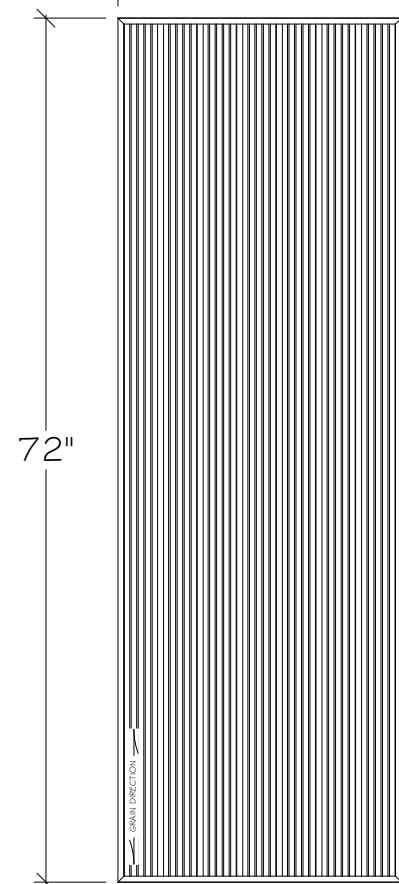

RQS450FX

WALL/CEILING

NOTES:

REAL QUAD STUDIO (RQS) ONE DIMENSIONAL QUADRATIC DIFFUSER (QRD)

CUSTOM SIZES AVAILABLE UPON REQUEST

ALL MATERIALS ARE CLASS "A" FIRE RATED

MANUFACTURER RECOMMENDED INSTALLATION INSTRUCTIONS AVAILABLE

PROPRIETARY AND CONFIDENTIAL

THE INFORMATION CONTAINED IN THIS DRAWING IS THE SOLE PROPERTY OF REALACOUSTIX LLC. ANY REPRODUCTION IN PART OR AS A WHOLE WITHOUT THE WRITTEN PERMISSION OF REALACOUSTIX LLC. IS PROHIBITED

REALACOUSTIX LLC RESERVES THE RIGHT TO CHANGE OR MODIFY PRODUCTS ILLUSTRATED IN THE SHOP DRAWINGS AS NEEDED FOR ANY REASON DEEMS NECESSARY TO IMPROVE THE DESIGN OR MEET CERTAIN WEIGHT, MEASUREMENT, VISUAL, ARCHITECTURAL OR STRUCTURAL REQUIREMENTS.

DRAFTED BY: AB
CHECKED BY:

MODIFIED DATE:
9/26/22

REVISION NUMBER: 1

SD-A01

FRONT & VISIBLE EDGES WOOD VENEER, PLASTIC LAMINATE, OR PAINT FINISH

450Hz CUTOFF
±7KHz

1 RQS450FX