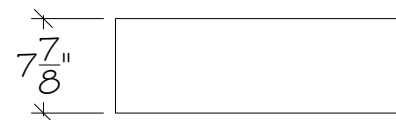

RQS450FX

WALL/CEILING

NOTES:

REAL QUAD STUDIO (RQS) ONE DIMENSIONAL QUADRATIC DIFFUSER (QRD)

CUSTOM SIZES AVAILABLE UPON REQUEST

ALL MATERIALS ARE CLASS "A" FIRE RATED

MANUFACTURER RECOMMENDED INSTALLATION INSTRUCTIONS AVAILABLE

PROPRIETARY AND CONFIDENTIAL

THE INFORMATION CONTAINED IN THIS DRAWING IS THE SOLE PROPERTY OF REALACOUSTIX LLC. ANY REPRODUCTION IN PART OR AS A WHOLE WITHOUT THE WRITTEN PERMISSION OF REALACOUSTIX LLC. IS PROHIBITED

REALACOUSTIX LLC RESERVES THE RIGHT TO CHANGE OR MODIFY PRODUCTS ILLUSTRATED IN THE SHOP DRAWINGS AS NEEDED FOR ANY REASON DEEMS NECESSARY TO IMPROVE THE DESIGN OR MEET CERTAIN WEIGHT, MEASUREMENT, VISUAL, ARCHITECTURAL OR STRUCTURAL REQUIREMENTS.

DRAFTED BY: AB
CHECKED BY:

MODIFIED DATE:
9/26/22

REVISION NUMBER: 1

SD-A01

FRONT & VISIBLE EDGES WOOD VENEER, PLASTIC LAMINATE, OR PAINT FINISH

450Hz CUTOFF
±7KHz

1 RQS450FX