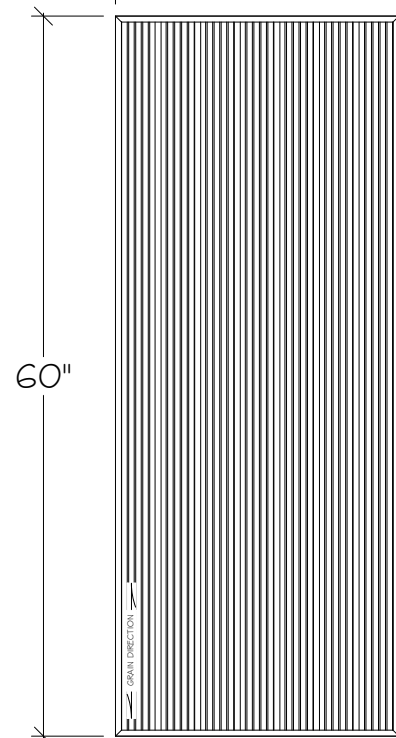

RQS450FX

WALL/CEILING

NOTES:

REAL QUAD STUDIO (RQS) ONE DIMENSIONAL QUADRATIC DIFFUSER (QRD)

CUSTOM SIZES AVAILABLE UPON REQUEST

ALL MATERIALS ARE CLASS "A" FIRE RATED

MANUFACTURER RECOMMENDED INSTALLATION INSTRUCTIONS AVAILABLE

PROPRIETARY AND CONFIDENTIAL

THE INFORMATION CONTAINED IN THIS DRAWING IS THE SOLE PROPERTY OF REALACOUSTIX LLC. ANY REPRODUCTION IN PART OR AS A WHOLE WITHOUT THE WRITTEN PERMISSION OF REALACOUSTIX LLC. IS PROHIBITED

REALACOUSTIX LLC RESERVES THE RIGHT TO CHANGE OR MODIFY PRODUCTS ILLUSTRATED IN THE SHOP DRAWINGS AS NEEDED FOR ANY REASON DEEMS NECESSARY TO IMPROVE THE DESIGN OR MEET CERTAIN WEIGHT, MEASUREMENT, VISUAL, ARCHITECTURAL OR STRUCTURAL REQUIREMENTS.

DRAFTED BY: AB
CHECKED BY:

MODIFIED DATE:
9/26/22

REVISION NUMBER: 1

SD-A01

FRONT & VISIBLE EDGES WOOD VENEER, PLASTIC LAMINATE, OR PAINT FINISH

450Hz CUTOFF
±7KHz

1 RQS450FX