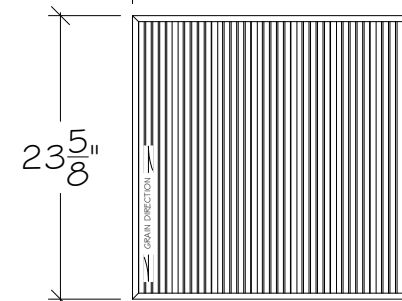

RQS450FX

WALL/CEILING

NOTES:

REAL QUAD STUDIO (RQS) ONE DIMENSIONAL QUADRATIC DIFFUSER (QRD)

CUSTOM SIZES AVAILABLE UPON REQUEST

ALL MATERIALS ARE CLASS "A" FIRE RATED

MANUFACTURER RECOMMENDED INSTALLATION INSTRUCTIONS AVAILABLE

DRAFTED BY: AB
CHECKED BY:

MODIFIED DATE:
9/26/22

REVISION NUMBER: 1

SD-A01

FRONT & VISIBLE EDGES WOOD VENEER, PLASTIC LAMINATE, OR PAINT FINISH

450Hz CUTOFF
±7KHz

1 RQS450FX