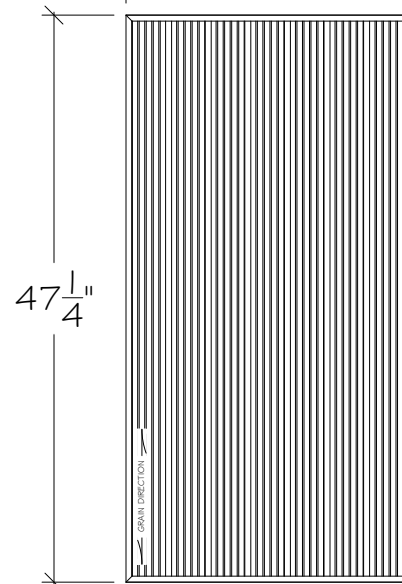

DRAFTED BY: AB
CHECKED BY:

MODIFIED DATE:
9/26/22

REVISION NUMBER: 1

SD-A01

FRONT & VISIBLE EDGES WOOD VENEER, PLASTIC LAMINATE, OR PAINT FINISH

450Hz CUTOFF
±7KHz

1 RQS450FX