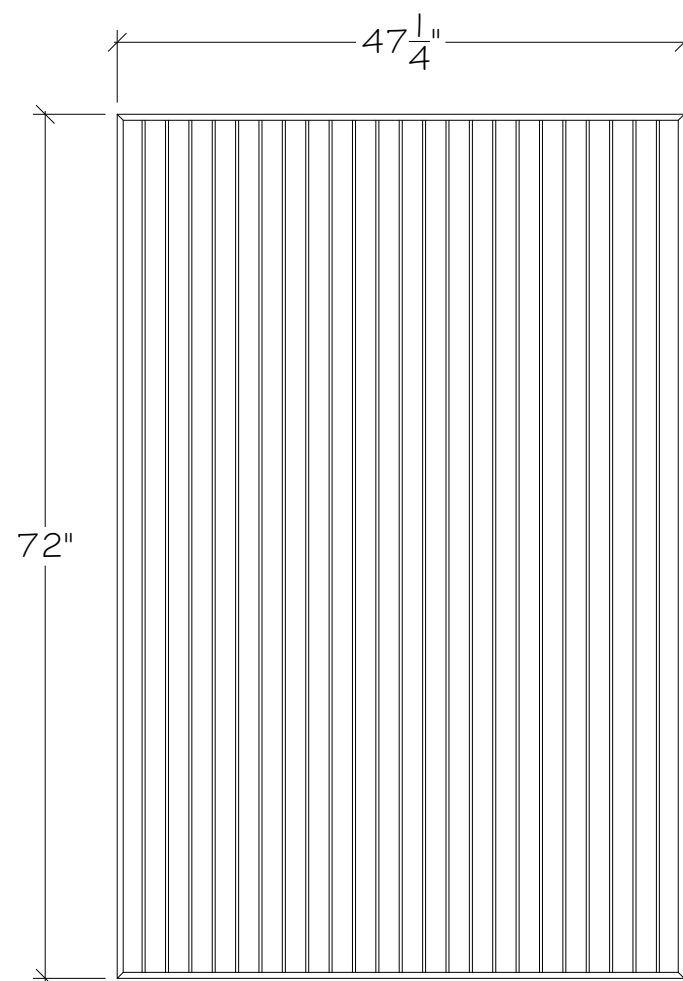

DRAFTED BY: AB
CHECKED BY:

MODIFIED DATE:
9/26/22

REVISION NUMBER: 1

SD-A01

FRONT & VISIBLE EDGES WOOD VENEER, PLASTIC LAMINATE, OR PAINT FINISH

1 RQS MAX