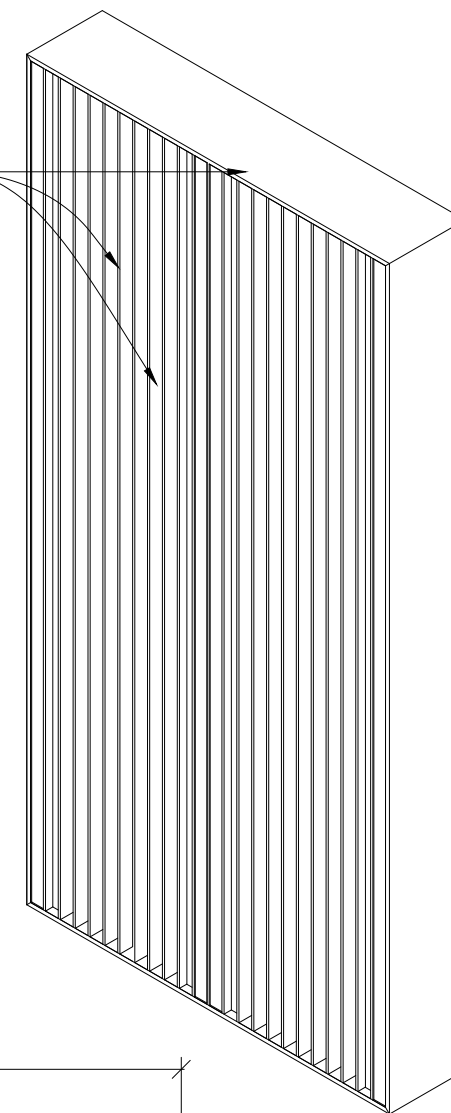

RQS MAX

WALL/CEILING

NOTES:

REAL QUAD STUDIO (RQS) ONE DIMENSIONAL QUADRATIC DIFFUSER (QRD)

CUSTOM SIZES AVAILABLE UPON REQUEST

ALL MATERIALS ARE CLASS "A" FIRE RATED

MANUFACTURER RECOMMENDED INSTALLATION INSTRUCTIONS AVAILABLE

DRAFTED BY: AB
CHECKED BY:

MODIFIED DATE:
9/26/22

REVISION NUMBER: 1

SD-A01

FRONT & VISIBLE EDGES WOOD VENEER, PLASTIC LAMINATE, OR PAINT FINISH

1 RQS MAX