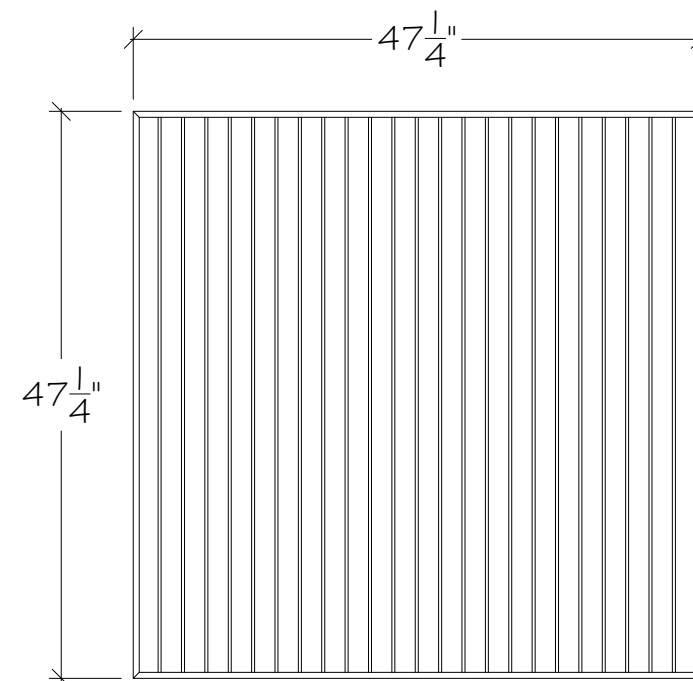

DRAFTED BY: AB
CHECKED BY:

MODIFIED DATE:
9/26/22

REVISION NUMBER: 1

SD-A01

FRONT & VISIBLE EDGES WOOD VENEER, PLASTIC LAMINATE, OR PAINT FINISH

1 RQS MAX