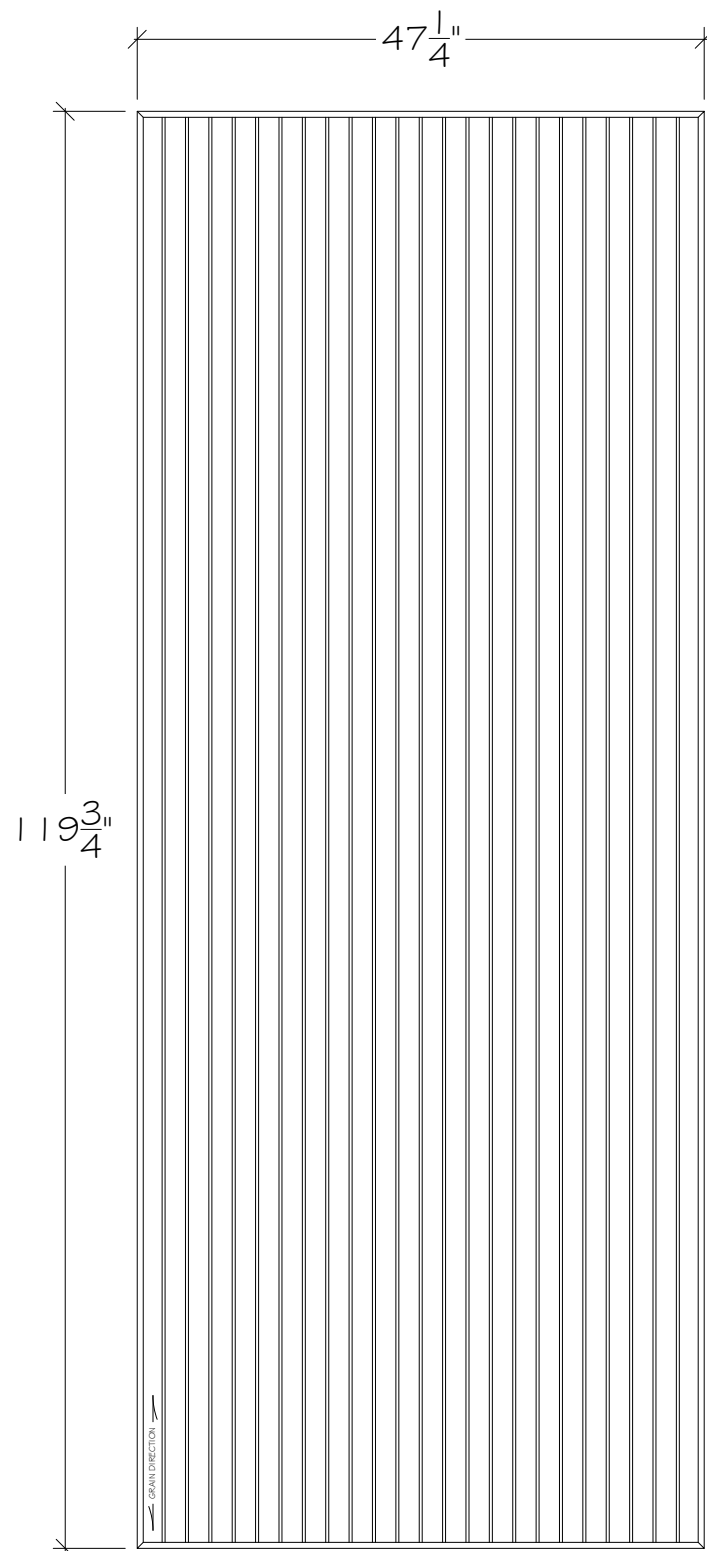

DRAFTED BY: AB
CHECKED BY:

MODIFIED DATE:
9/26/22

REVISION NUMBER: 1

SD-A01

FRONT & VISIBLE EDGES WOOD VENEER, PLASTIC LAMINATE, OR PAINT FINISH

1 RQS MAX